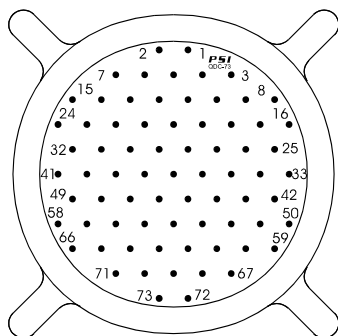

Ordering Information:

QDCC-AABBCC0000 Circular Quick Disconnect, bulkhead mountable

AA = Socket Tubing Size

01, .040" x .350"
 02, .063" x .350"
 05, .090" x .600" (CC=05 only)
 06, .063" x .550"

BB = Plug Tubing Size

01, .040" x .350"
 02, .063" x .350"
 05, .090" x .600" (CC=05 only)
 06, .063" x .550"

CC = Number of Ports

01, 19 Ports
 02, 37 Ports
 03, 55 Ports
 04, 73 Ports (.040" tubes only)
 05, 37 Ports (.090" tubes only)

QDCC-0300CC0000 Circular Quick Disconnect Blank Socket (Bulkhead Half)

QDCC-0003CC0000 Circular Quick Disconnect Blank Plug (Removable Half)

CC = Number of Ports

01, 19 Ports
 02, 37 Ports
 03, 55 Ports
 04, 73 Ports
 05, 37 Ports, 2.5" Diameter

19 Port

37 and 55 Port

73 Port and 37 Port .090" tubes