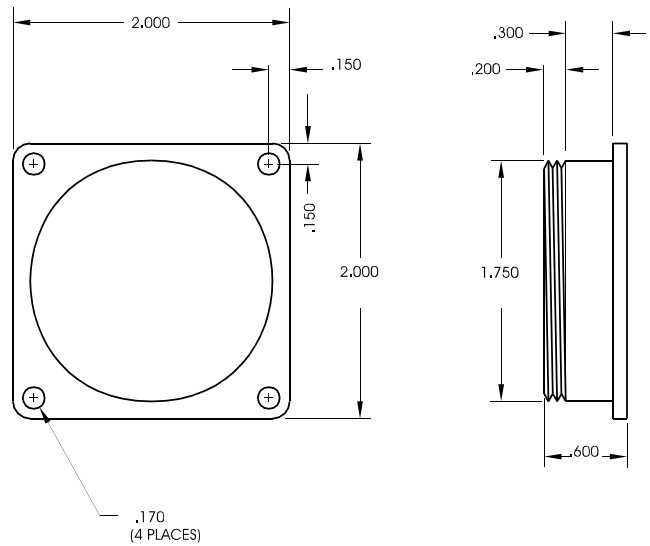

01, .040" x .350"
 02, .063" x .350"
 05, .090" x .600" (CC=05 only)
 06, .063" x .550"

CC = Number of Ports

01, 19 Ports
 02, 37 Ports
 03, 55 Ports
 04, 73 Ports (.040" tubes only)
 05, 37 Ports (.090" tubes only)

19 Port

37 and 55 Port

73 Port and 37 Port .090" tubes