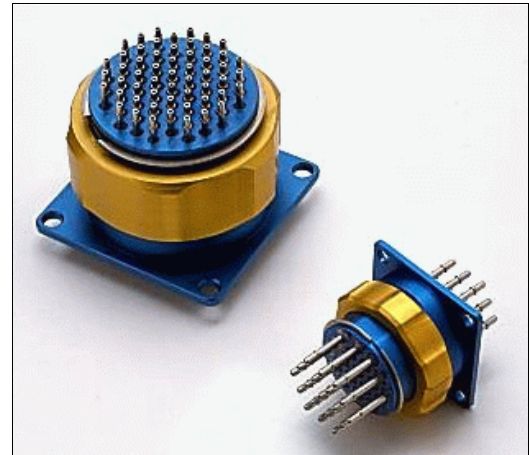

FEATURES

- Compliments PSI's Line of Pressure Scanners
- Bulkhead Mounted
- Easy Twistoff Connection
- Tubing Reducer Capable
- Pressures Up to 750 psid
- Enables Quick-Disconnect of Scanner Calibration, Control and Reference as well as Measurement Pressures

PSI's QDCC line of bulkhead-mounted circular quick-disconnects are designed to compliment our line of miniature ESP, Rackmount and Intelligent Pressure Scanners. These quick-disconnects provide an easy twistoff connection that can handle pressures up to 750 psi. They are available in 19, 37, 55 and 73 port configurations to enable disconnection of scanner calibration, control and reference pressures as well as measurement pressures. The quick-disconnects utilize stainless steel bulged tubulations that can be 0.040", 0.063", or 0.090" OD.

The QDCC's can be used with the same diameter tubing on both sides. They can also be used as reducers, which changes the tubing diameter. Blank halves are available to dead-end the pneumatic lines when disconnected to prevent contaminants from entering the tubing. PSI also offers matching nylon tubing, retaining springs and tubing pliers to assist in making all the pneumatic connections.

Ordering Information:

QDCC-AABBCC0000 Circular Quick Disconnect, bulkhead mountable

AA = Socket Tubing Size

01, .040" x .350"
 02, .063" x .350"
 05, .090" x .600" (CC=05 only)
 06, .063" x .550"

BB = Plug Tubing Size